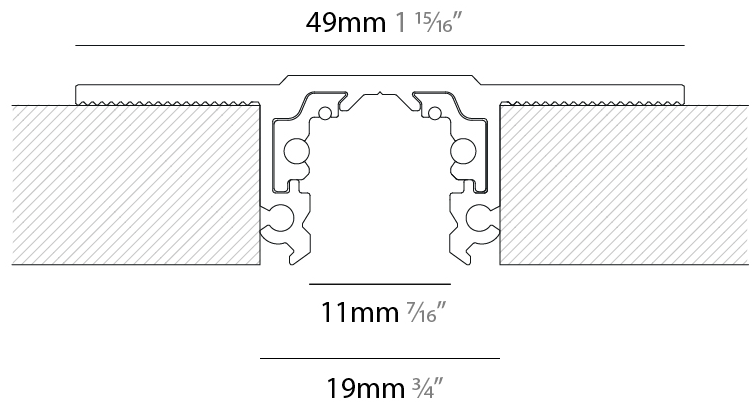

PROJECT
TYPE
SPECIFIER
QUANTITY
DATE

MINIMAL TRACK TRACK

A3MINTRK-TRM-SYS

base number

1. To build a product code in our configurator select the specify button on the base model # product page
2. To build a manual product code on this datasheet choose from the options listed below in blue font and add the suffix to the base model #

GENERAL

Series: Minimal Track
Brand: Prolicht
Division: Architectural
Mounting Type: Track
Mounting Location: Wall / Ceiling
Subcategory: Modular Systems

PHYSICAL

Fixture Finish: SSR / BKV / CWI / CRY / HAB / UFT / ITA / RUA / FTG / MYG / LOD / PUS / FRO / FUP / KIA / POP / BLS / SPG / MEY / GOH / GUM / CHC / COM / ABZ / JAG / OBR / MOS / ROR
Fixture Material: Anodized Aluminum

ELECTRICAL

Lamp Type: LED (Zhaga Standard)
Dimming: 0-10V / DALI Dimming
Driver Included: No
Driver Location: Remote
Driver Type: Constant Voltage - Universal
Driver Class: Class 2
Input Voltage (V): 120 - 277
Output Voltage (V): 48

LED

Lamp Life (hrs): 50000

OPTICAL

RATINGS AND CERTIFICATIONS

Certified By: Certified for North American Standards
IP rating: IP20