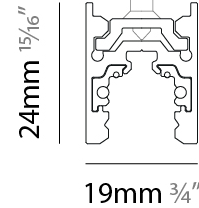

PROJECT
TYPE
SPECIFIER
QUANTITY
DATE

MINIMAL TRACK TRACK

A3MINTRK-SUS-SYS

base number

1. To build a product code in our configurator select the specify button on the base model # product page
2. To build a manual product code on this datasheet choose from the options listed below in blue font and add the suffix to the base model #

GENERAL

Series: Minimal Track
Brand: Prolicht
Division: Architectural
Mounting Type: Track
Mounting Location: Ceiling
Subcategory: Modular Systems

PHYSICAL

Fixture Finish: SSR / BKV / CWI / CRY / HAB / UFT / ITA / RUA / FTG / MYG / LOD / PUS / FRO / FUP / KIA / POP / BLS / SPG / MEY / GOH / GUM / CHC / COM / ABZ / JAG / OBR / MOS / ROR
Fixture Material: Anodized Aluminum

ELECTRICAL

Lamp Type: LED (Zhaga Standard)
Dimming: 0-10V / DALI Dimming
Driver Included: No
Driver Location: Remote
Driver Type: Constant Voltage - Universal
Driver Class: Class 2
Input Voltage (V): 120 - 277
Output Voltage (V): 48

LED

Lamp Life (hrs): 50000

OPTICAL

RATINGS AND CERTIFICATIONS

Certified By: Certified for North American Standards
IP rating: IP20