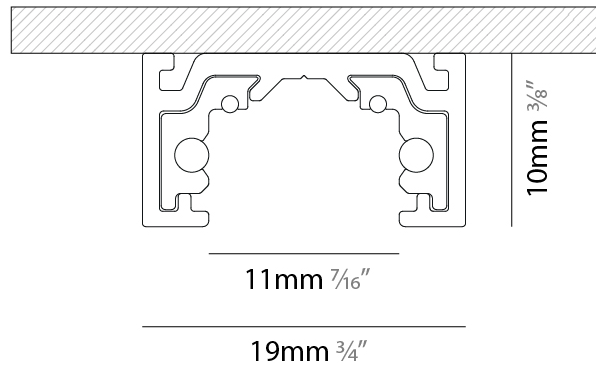

PROJECT	_____
TYPE	_____
SPECIFIER	_____
QUANTITY	_____
DATE	_____

MINIMAL TRACK TRACK

A3MINTRK-SUR-SYS

base number

1. To build a product code in our configurator select the specify button on the base model # product page
2. To build a manual product code on this datasheet choose from the options listed below in blue font and add the suffix to the base model #

GENERAL

Series: Minimal Track
Brand: Prolicht
Division: Architectural
Mounting Type: Track
Mounting Location: Ceiling
Subcategory: Modular Systems

PHYSICAL

Fixture Finish: SSR / BKV / CWI / CRY / HAB / UFT / ITA / RUA / FTG / MYG / LOD / PUS / FRO / FUP / KIA / POP / BLS / SPG / MEY / GOH / GUM / CHC / COM / ABZ / JAG / OBR / MOS / ROR
Fixture Material: Anodized Aluminum

ELECTRICAL

Lamp Type: LED (Zhaga Standard)
Dimming: 0-10V / DALI Dimming
Driver Included: No
Driver Location: Remote
Driver Type: Constant Voltage - Universal
Driver Class: Class 2
Input Voltage (V): 120 - 277
Output Voltage (V): 48

LED

Lamp Life (hrs): 50000

OPTICAL

RATINGS AND CERTIFICATIONS

Certified By: Certified for North American Standards
IP rating: IP20