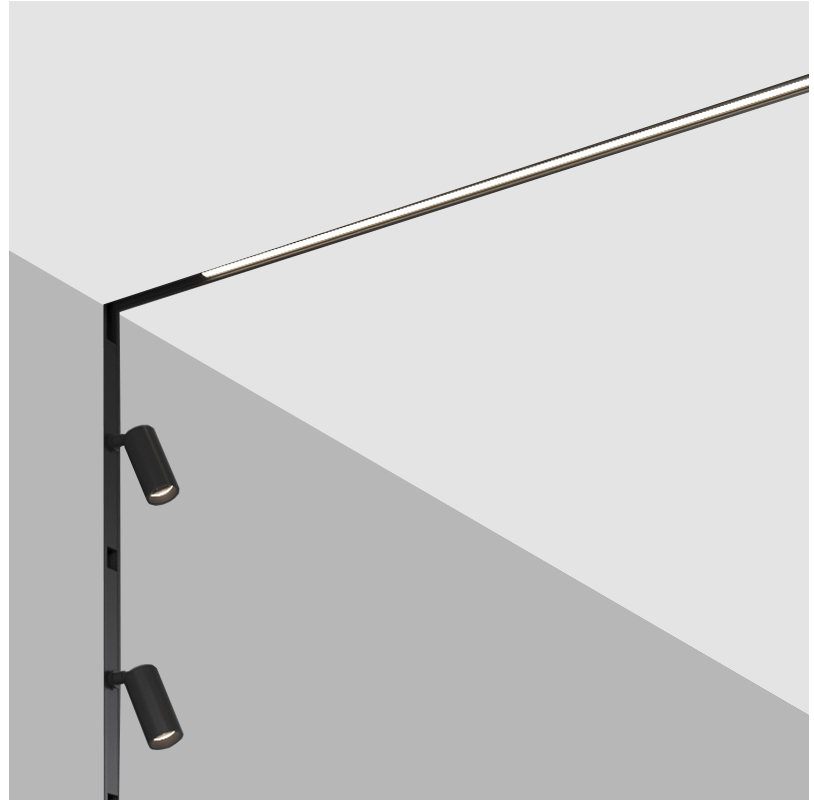

PROJECT
TYPE
SPECIFIER
QUANTITY
DATE

MINIMAL TRACK TRACK

A3MINTRK-TRM-SYS

base number

1. To build a product code in our configurator select the specify button on the base model # product page
2. To build a manual product code on this datasheet choose from the options listed below in blue font and add the suffix to the base model #

GENERAL

Series: Minimal Track
Brand: Prolicht
Division: Architectural
Mounting Type: Track
Mounting Location: Wall / Ceiling
Subcategory: Modular Systems

PHYSICAL

Fixture Finish: SSR / BKV / CWI / CRY / HAB / UFT / ITA / RUA / FTG / MYG / LOD / PUS / FRO / FUP / KIA / POP / BLS / SPG / MEY / GOH / GUM / CHC / COM / ABZ / JAG / OBR / MOS / ROR
Fixture Material: Anodized Aluminum

ELECTRICAL

Lamp Type: LED (Zhaga Standard)
Dimming: 0-10V / DALI Dimming
Driver Included: No
Driver Location: Remote
Driver Type: Constant Voltage - Universal
Driver Class: Class 2
Input Voltage (V): 120 - 277
Output Voltage (V): 48

LED

Lamp Life (hrs): 50000

OPTICAL

RATINGS AND CERTIFICATIONS

Certified By: Certified for North American Standards
IP rating: IP20