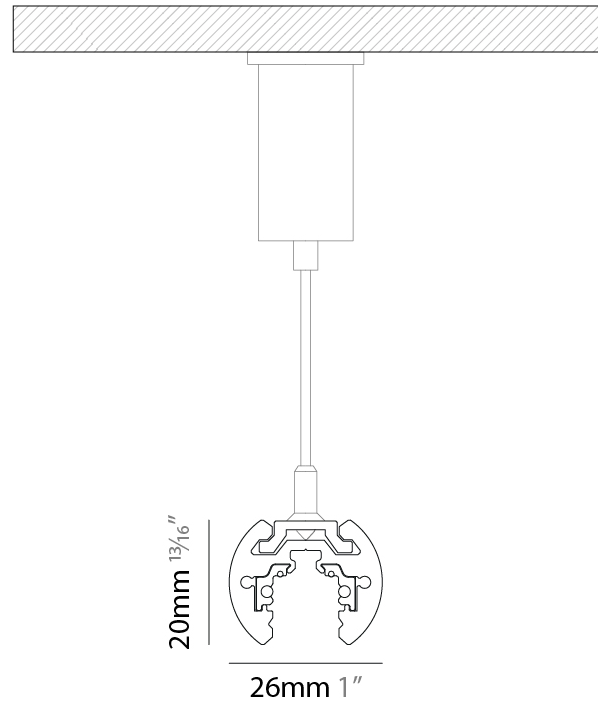

MINIMAL TRACK TRACK

A3MINTRK-SUS-RND-SYS

base number

1. To build a product code in our configurator select the specify button on the base model # product page
2. To build a manual product code on this datasheet choose from the options listed below in blue font and add the suffix to the base model #

GENERAL

Series: Minimal Track
Brand: Prolicht
Division: Architectural
Mounting Type: Track
Mounting Location: Ceiling
Subcategory: Modular Systems

PHYSICAL

Fixture Finish: SSR / BKV / CWI / CRY / HAB / UFT / ITA / RUA / FTG / MYG / LOD / PUS / FRO / FUP / KIA / POP / BLS / SPG / MEY / GOH / GUM / CHC / COM / ABZ / JAG / OBR / MOS / ROR
Fixture Material: Anodized Aluminum

ELECTRICAL

Lamp Type: LED (Zhaga Standard)
Dimming: 0-10V / DALI Dimming
Driver Included: No
Driver Location: Remote
Driver Type: Constant Voltage - Universal
Driver Class: Class 2
Input Voltage (V): 120 - 277
Output Voltage (V): 48

LED

Lamp Life (hrs): 50000

OPTICAL

RATINGS AND CERTIFICATIONS

Certified By: Certified for North American Standards
IP rating: IP20

PROJECT
TYPE
SPECIFIER
QUANTITY
DATE